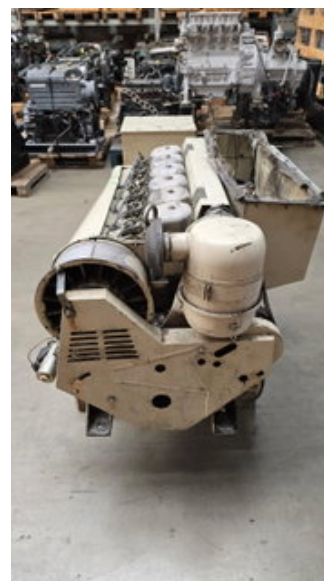

## Deutz 55 KVA

### General characteristics

Brand	Deutz
Subcategory	Generator
Condition	Used
Fuel	Diesel
Reference	A056

## Technical specifications

Assets

51kw

## Description

Used 55 kVA generator set consisting of a Deutz F6L912 engine and a Stamford UCI224G23 alternator