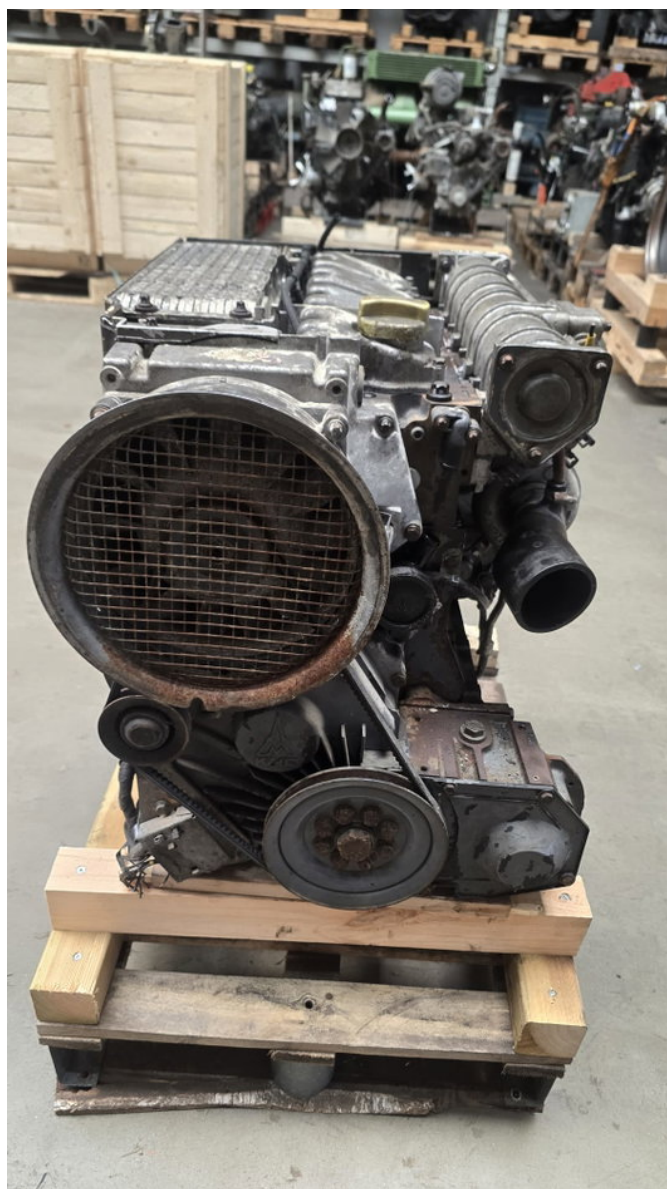

ROOSEN

handelsonderneming

Deutz BF4L1011

General characteristics

Brand	Deutz
Subcategory	Engine part
Condition	Used
Reference	00011010003589

Deutz BF4L1011

Description

Revision needed Deutz engine (diesel) type BF4L1011 44 kW at 2500 rpm