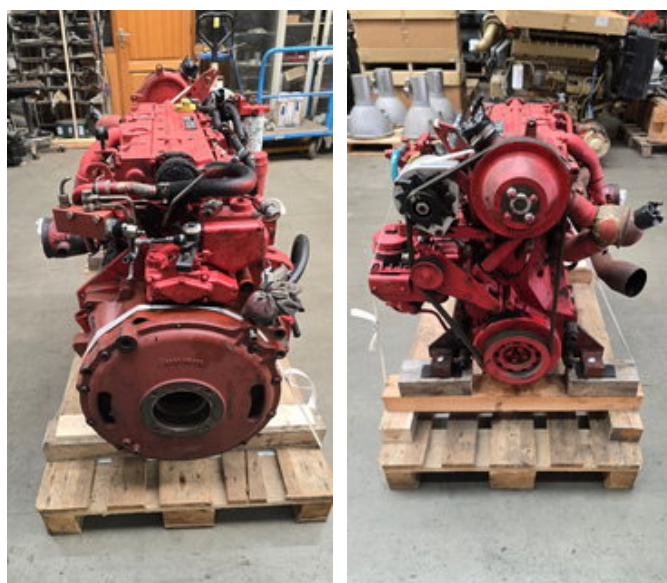

## Deutz BF6M1012E

### General features

Brand	Deutz
Subcategory	Engine part
Condition	Used
Reference	00011010003376

# Deutz BF6M1012E

## Description

Good running used Deutz engine (diesel) type BF6M1012E 85 kW at 2200 rpm