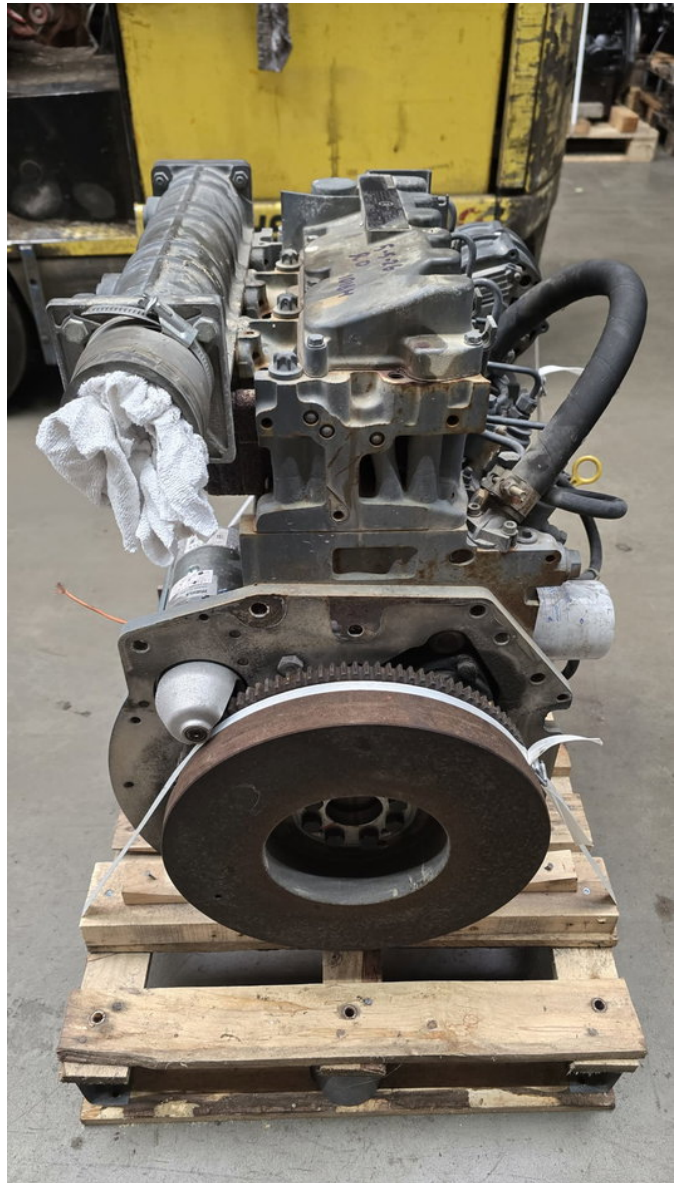

ROOSEN

handelsonderneming

Deutz D2011L03

General features

Brand	Deutz
Subcategory	Engine part
Condition	Used
Reference	00011010003564

Deutz D2011L03

Description

Good running used Deutz engine (diesel) type D2011L03 32 kW at 2400 rpm Operating hours: 1016