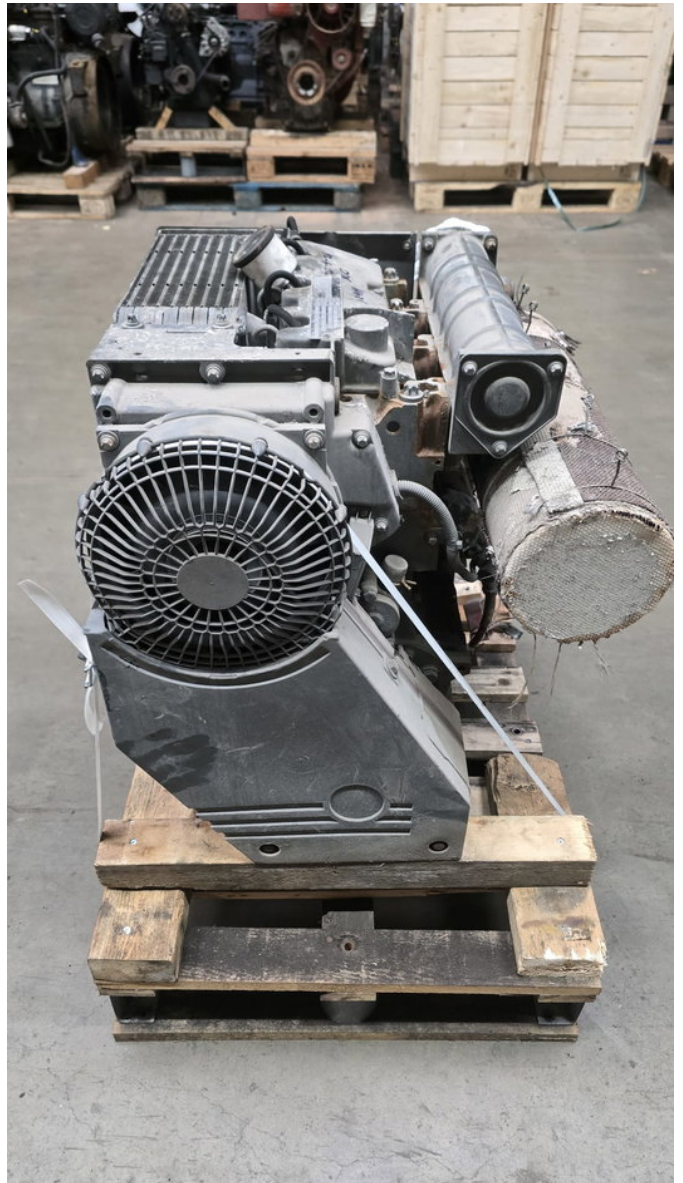

ROOSEN

handelsonderneming

Deutz F3L1011F

General features

Brand	Deutz
Subcategory	Engine part
Condition	Used
Reference	00011010003566

Deutz F3L1011F

Description

Good running used Deutz engine (diesel) type F3L1011F 33 kW at 3000 rpm Operating hours: 124