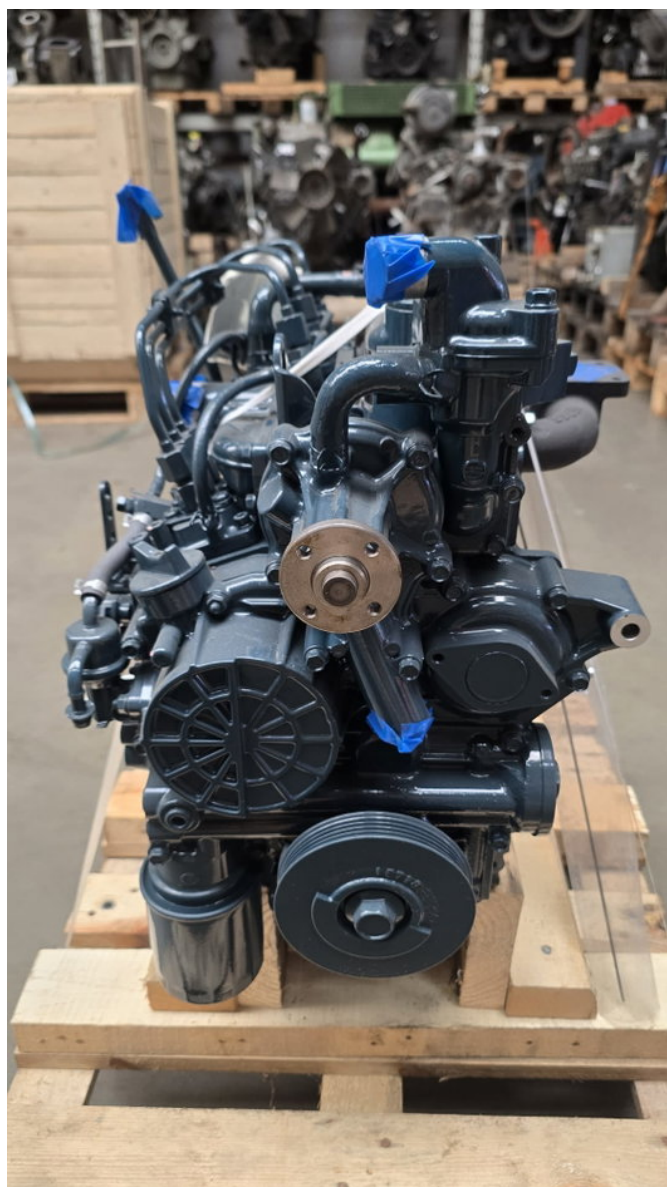

ROOSEN

handelsonderneming

Kubota D1105

General characteristics

Brand	Kubota
Subcategory	Engine part
Year of construction	2022
Reference	00011010003593

Kubota D1105

Description

New Kubota engine (diesel) type D1105