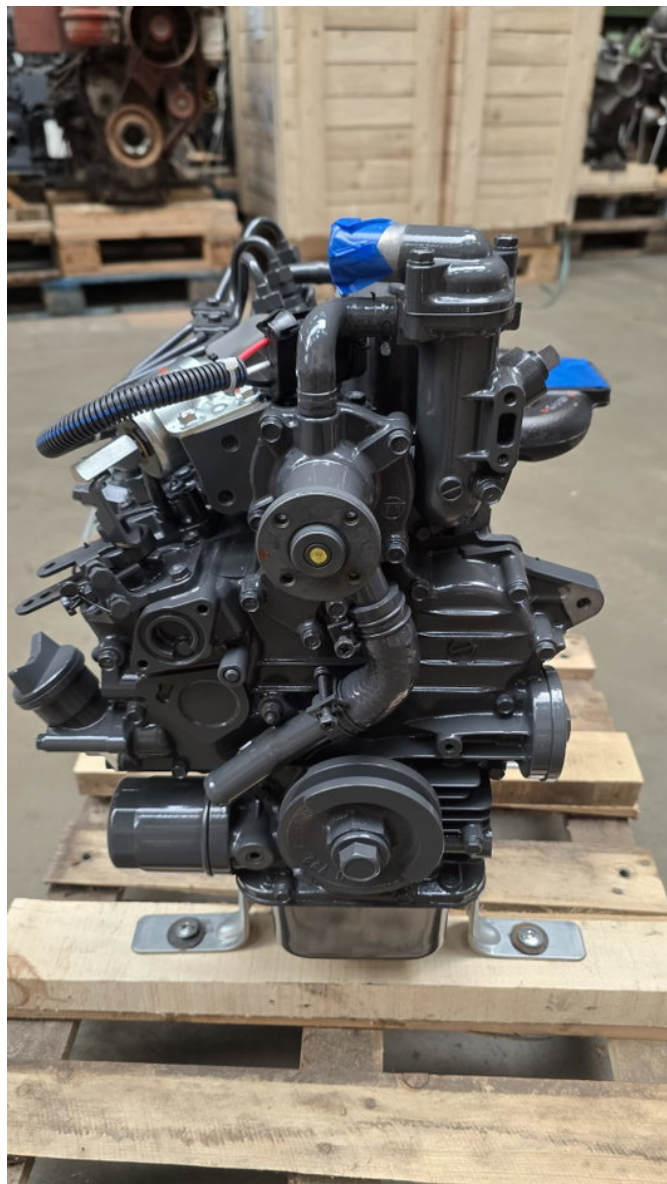

## Kubota D722

### General characteristics

Brand	Kubota
Subcategory	Engine part
Year of construction	2022
Reference	00011010003595

# Kubota D722

## Description

New Kubota engine (diesel) type D722 10 kW at 2500 rpm