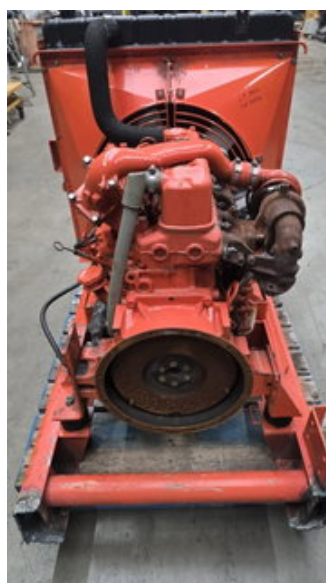

Mitsubishi 4D31-T

General characteristics

Brand	Mitsubishi
Subcategory	Engine part
Condition	Used
Reference	00011010003484

Mitsubishi 4D31-T

Description

Good running used Mitsubishi engine (diesel) type 4D31-T Operating hours: 1265