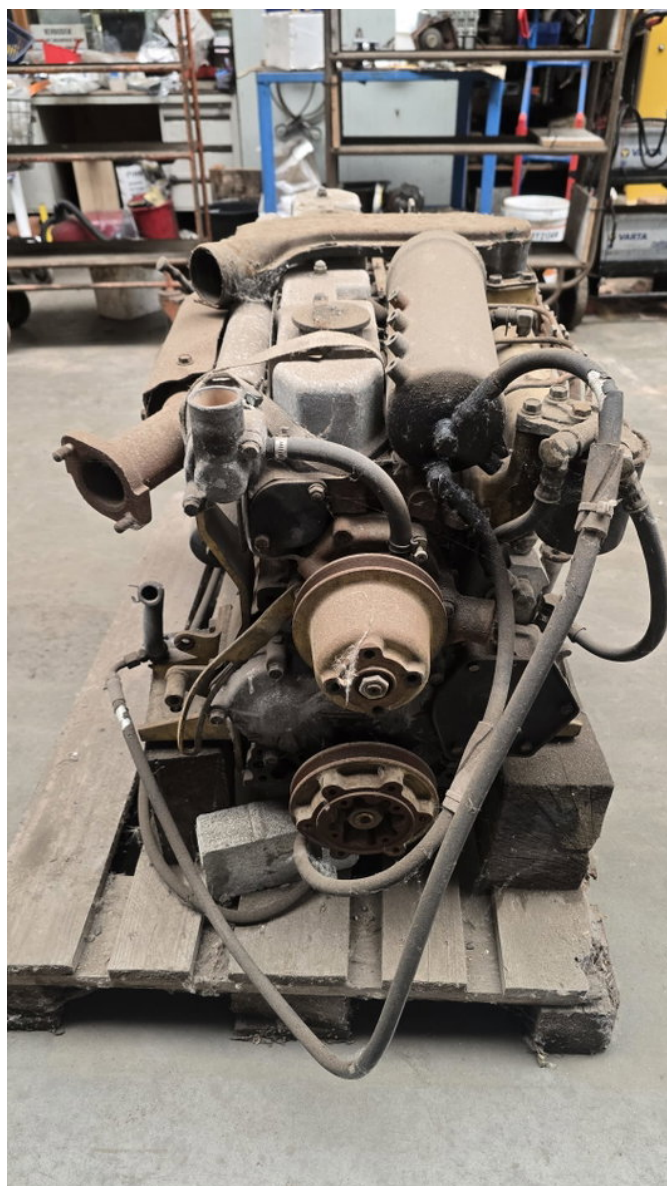

# Mitsubishi S6E

## General characteristics

Brand	Mitsubishi
Subcategory	Engine part
Condition	Used
Reference	00011010003605