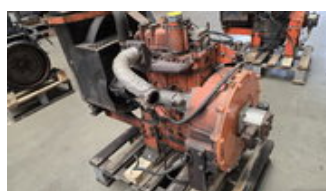

Perkins 103-12 (KG30251)

General features

Brand	Perkins
Subcategory	Engine part
Condition	Used
Reference	00011010003562